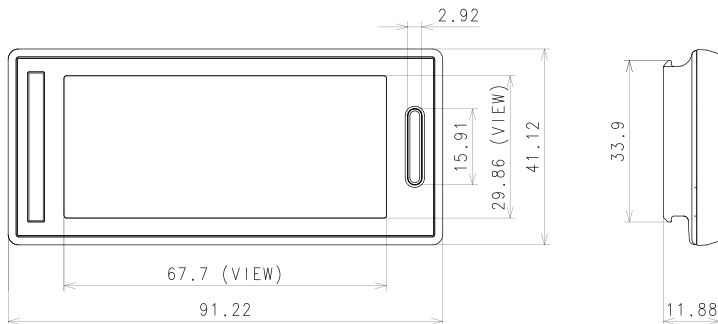

MECHANICAL DRAWINGS