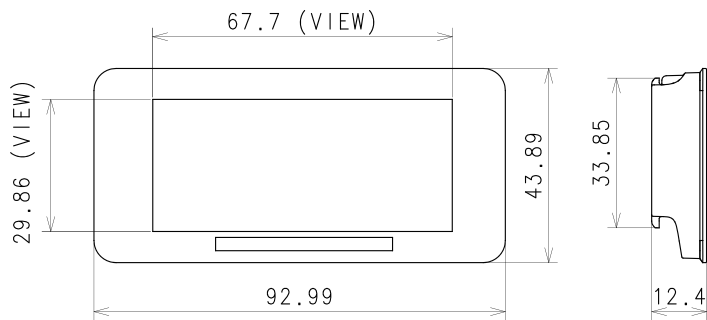

Freezer Label 2.2”

2.4Ghz: (B/W)ESLGM022XX15F

EXEMPLARY PICTURE

MECHANICAL DRAWINGS

TECHNICAL DETAILS

Parameter	Unit	Specifications
Outer Dimension	mm/inch	72 x 36.35 x 12.4 mm / 2.83 x 1.43 x 0.48 inch
Weight	g	35.6
Case Color	-	White
Display Technology	-	Full graphic E-Ink Display
Active Display Area	mm/inch	48.46 x 23.60 mm / 1.90 x 0.92 inch
Display Resolution	Pixel	111 dpi (212 x 104)
Display Color	-	B/W
Battery	-	CR2450 * 2EA
Estimated Battery Life	Year	1.5 Years @ Room Temperature (1 update/Day)
Communication Protocol	-	IEEE802.15.4, 2.4GHz
Operating Temperature	°C/°F	-23 ~ 0°C (-9.4 ~ 32°F)
Storage Temperature	°C/°F	-23 ~ 40°C (-9.4 ~ 104°F)
Wireless Connectivity	-	N/A
Multi-page	-	Up to 1 pages
Freezer	-	Yes

SOLU M

© 2019, all specified values are subject to change by SoluM

Freezer Label 2.9”

2.4Ghz: (B/W)ESLGT029XX006

EXEMPLARY PICTURE

MECHANICAL DRAWINGS

TECHNICAL DETAILS

Parameter	Unit	Specifications
Outer Dimension	mm/inch	92.99 x 43.89 x 12.4 mm / 3.66 x 1.72 x 0.48 inch
Weight	g	47.8
Case Color	-	White
Display Technology	-	Full graphic E-Ink Display
Active Display Area	mm/inch	67.70 x 29.86 mm / 2.66 x 1.17 inch
Display Resolution	Pixel	112 dpi (296 x 128)
Display Color	-	B/W
Battery	-	CR2450 * 2EA
Estimated Battery Life	Year	1.5 Years @ Room Temperature (1 update/Day)
Communication Protocol	-	IEEE802.15.4, 2.4GHz
Operating Temperature	°C/°F	-23 ~ 0°C (-9.4 ~ 32°F)
Storage Temperature	°C/°F	-23 ~ 40°C (-9.4 ~ 104°F)
Wireless Connectivity	-	N/A
Multi-page	-	Up to 1 pages
Freezer	-	Yes