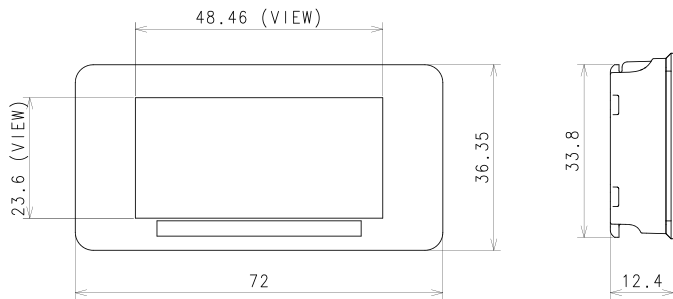

Freezer Label 2.2”

2.4Ghz: (B/W)ESLGM022XX15F

EXEMPLARY PICTURE

MECHANICAL DRAWINGS

TECHNICAL DETAILS

Parameter	Unit	Specifications
Outer Dimension	mm/inch	72 x 36.35 x 12.4 mm / 2.83 x 1.43 x 0.48 inch
Weight	g	35.6
Case Color	-	White
Display Technology	-	Full graphic E-Ink Display
Active Display Area	mm/inch	48.46 x 23.60 mm / 1.90 x 0.92 inch
Display Resolution	Pixel	111 dpi (212 x 104)
Display Color	-	B/W
Battery	-	CR2450 * 2EA
Estimated Battery Life	Year	1.5 Years @ Room Temperature (1 update/Day)
Communication Protocol	-	IEEE802.15.4, 2.4GHz
Operating Temperature	°C/°F	-23 ~ 0°C (-9.4 ~ 32°F)
Storage Temperature	°C/°F	-23 ~ 40°C (-9.4 ~ 104°F)
Wireless Connectivity	-	N/A
Multi-page	-	Up to 1 pages
Freezer	-	Yes

SOLU M

© 2019, all specified values are subject to change by SoluM

Freezer Label 2.9”

2.4Ghz: (B/W)ESLGT029XX006

EXEMPLARY PICTURE

MECHANICAL DRAWINGS

TECHNICAL DETAILS

Parameter	Unit	Specifications
Outer Dimension	mm/inch	92.99 x 43.89 x 12.4 mm / 3.66 x 1.72 x 0.48 inch
Weight	g	47.8
Case Color	-	White
Display Technology	-	Full graphic E-Ink Display
Active Display Area	mm/inch	67.70 x 29.86 mm / 2.66 x 1.17 inch
Display Resolution	Pixel	112 dpi (296 x 128)
Display Color	-	B/W
Battery	-	CR2450 * 2EA
Estimated Battery Life	Year	1.5 Years @ Room Temperature (1 update/Day)
Communication Protocol	-	IEEE802.15.4, 2.4GHz
Operating Temperature	°C/°F	-23 ~ 0°C (-9.4 ~ 32°F)
Storage Temperature	°C/°F	-23 ~ 40°C (-9.4 ~ 104°F)
Wireless Connectivity	-	N/A
Multi-page	-	Up to 1 pages
Freezer	-	Yes