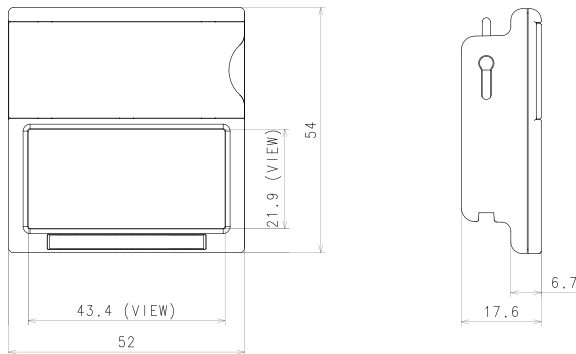

TECHNICAL DETAILS

Parameter	Unit	Specifications
Outer Dimension	mm/inch	52 x 54 x 17.6 mm / 2.04 x 2.12 x 0.69 inch
Weight	g	31.55
Cover frame	-	White
Display Technology	-	Segment type E-paper display
Active Display Area	mm/inch	43.4 x 21.9 mm / 1.70 x 0.86 inch
Number of Segments	Pin	96
Display Color	-	B/W
Pocket Size	mm/inch	50 x 20 mm / 1.96 x 0.78 inch
Battery	Year	CR2450 * 1EA
Battery Lifetime	-	5 Years @ Room Temperature
Communication Protocol	-	IEEE802.15.4, 2.4GHz
Operating Temperature	°C/°F	0 ~ 40°C (32 ~ 104°F)
Update Speed	-	20,000 Labels/Hour
Layout	-	Yes
Multi-page	-	1 - 20 pages
Freezer	-	Yes