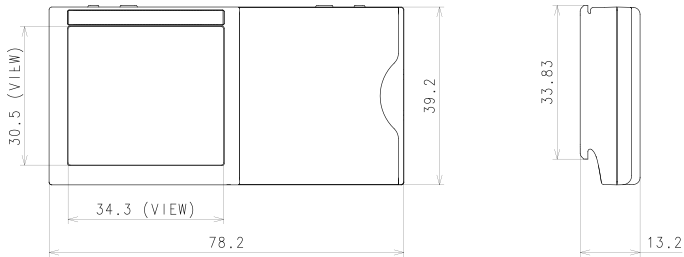

Segment Label Medium

EXEMPLARY PICTURE

MECHANICAL DRAWINGS

TECHNICAL DETAILS

Parameter	Unit	Specifications
Outer Dimension	mm/inch	78.2 x 39.2 x 13.2 mm / 3.07 x 1.54 x 0.51 inch
Weight	g	29.99
Cover frame	-	White
Display Technology	-	Segment type E-paper display
Active Display Area	mm/inch	34.3 x 30.5 mm / 1.35 x 1.20 inch
Number of Segments	Pin	96
Display Color	-	B/W
Pocket Size	mm/inch	35 x 35 mm / 1.37 x 1.37 inch
Battery	Year	CR2450 * 1EA
Battery Lifetime	-	5 Years @ Room Temperature
Communication Protocol	-	IEEE802.15.4, 2.4GHz
Operating Temperature	°C/°F	0 ~ 40°C (32 ~ 104°F)
Update Speed	-	20,000 Labels/Hour
Layout	-	Yes
Multi-page	-	1 - 20 pages
Freezer	-	Yes

Segment Label Large

EXEMPLARY PICTURE

MECHANICAL DRAWINGS

TECHNICAL DETAILS

Parameter	Unit	Specifications
Outer Dimension	mm/inch	125 x 41 x 11.5 mm / 4.92 x 1.61 x 0.45 inch
Weight	g	38.73
Cover frame	-	White
Display Technology	-	Segment type E-paper display
Active Display Area	mm/inch	35.77 x 30.8 mm / 1.40 x 1.21 inch
Number of Segments	Pin	96
Display Color	-	B/W
Pocket Size	mm/inch	80 x 40 mm / 3.14 x 1.57 inch
Battery	Year	CR2450 * 1EA
Battery Lifetime	-	5 Years @ Room Temperature
Communication Protocol	-	IEEE802.15.4, 2.4GHz
Operating Temperature	°C/°F	0 ~ 40°C (32 ~ 104°F)
Update Speed	-	20,000 Labels/Hour
Layout	-	Yes
Multi-page	-	1 - 20 pages
Freezer	-	Yes